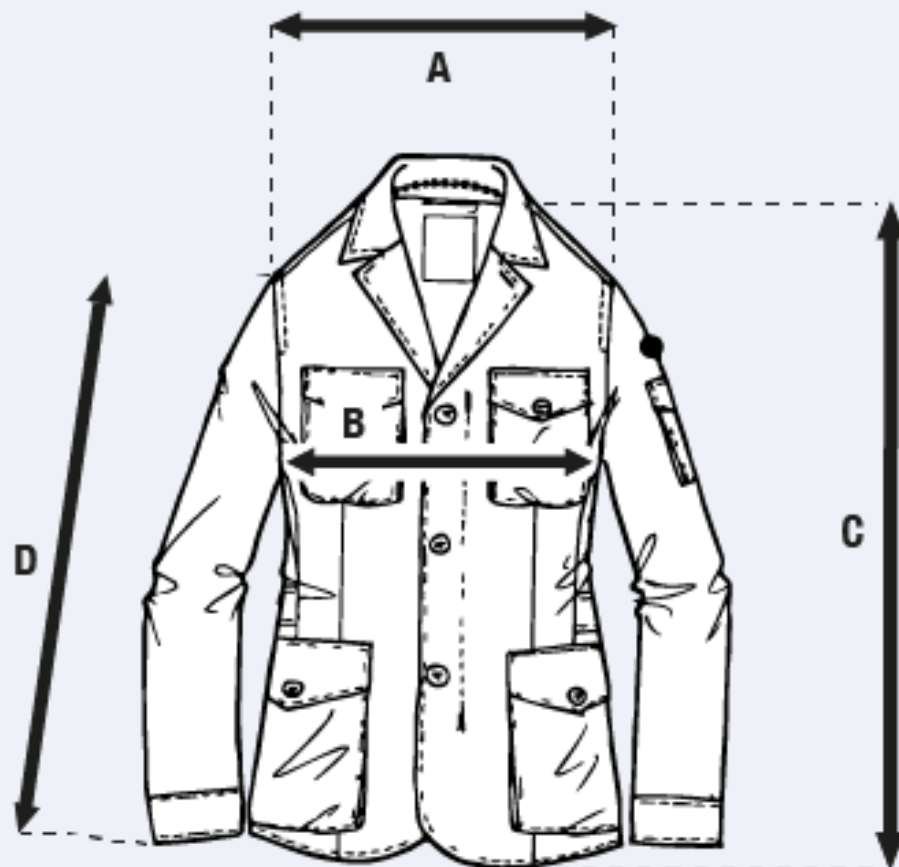

Avirex® Ranger

TG.	A	B	C	D
S	43.4 cm.	53.3 cm.	69.5 cm.	63.8 cm.
M	45 cm.	56 cm.	71 cm.	64.8 cm.
L	46.6 cm.	58.7 cm.	72.5 cm.	66 cm.
XL	48.2 cm.	61.4 cm.	74 cm.	67.2 cm.
2XL	49.8 cm.	64.1 cm.	75.5 cm.	68.4 cm.
3XL	51.4 cm.	66.8 cm.	77 cm.	69.6 cm.